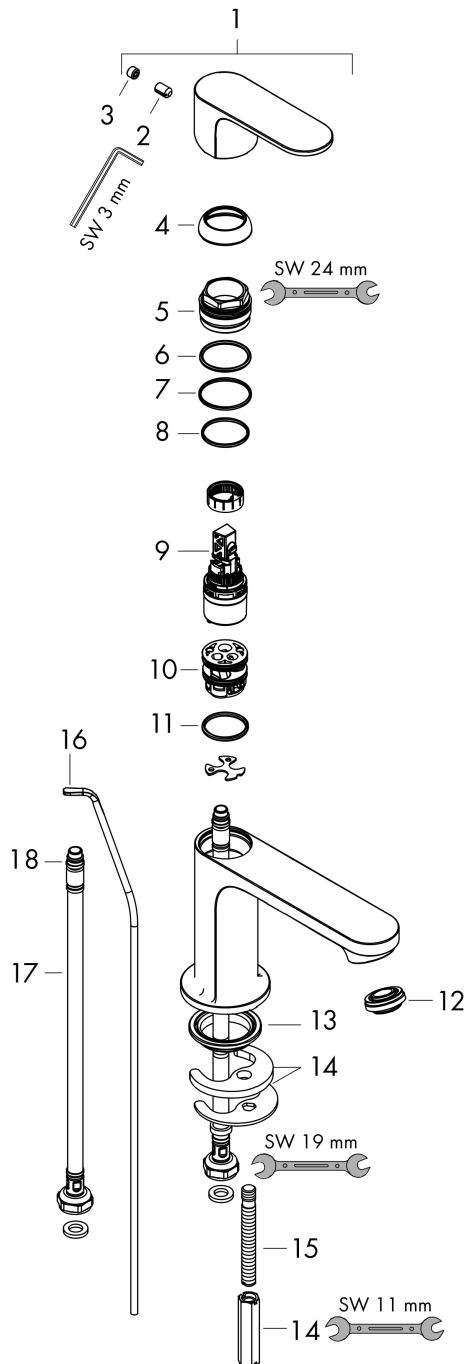

#### product features

- consists of: single lever basin mixer, waste set
- ComfortZone 110
- projection: 133 mm
- spout height: 109 mm
- spray type: normal spray
- maximum flow rate at 3 bar: 5 l/min
- ceramic cartridge
- temperature limitation adjustable
- suitable for continuous flow water heaters
- pop-up waste set G 1/4
- material waste set: synthetic
- connection type: G 3/8 connections
- connection dimension: DN15
- cold water in basic handle position

### Scale drawing

**Rebris S**  
**Single lever basin mixer 110 CoolStart with pop-up waste set**  
 Finish: **Chrome** Article Number: **72519000**

**Flowchart**

**Rebris S**  
**Single lever basin mixer 110 CoolStart with pop-up waste set**  
 Finish: **Chrome** Article Number: **72519000**

**Exploded Drawing**

Year of production: >06/22

**Rebris S****Single lever basin mixer 110 CoolStart with pop-up waste set**Finish: **Chrome** Article Number: **72519000****Spare part list**

Year of production: &gt;06/22

Pos.	Description	Article Number	PC	PU
1	handle	94644000	10	1
2	screw cover	95704000	1	1
3	hollow set screw M6x10 DIN 916	96029000	1	1
4	flange	98863000	10	1
5	nut	98864000	9	1
6	O-ring 24x2	98388000	1	1
7	O-ring 27x1,5	92527000	4	1
8	O-ring 25x1,5	98146000	1	1
9	cartridge, assy	95973001	12	1
10	adapter for cartridge	95975000	3	1
11	O-ring 23x2	98398000	1	1
12	aerator M24x1 (5 l/min)	94364000	3	1
13	seal Ø 42	98722000	2	1
14	fixing set	96016000	8	1
15	screw M8 x 68	97736000	2	1
16	pull rod	96657000	4	1
17	connection hose 450 mm M8x0,75 G3/8	97206000	8	1
18	O-ring 6,6x1,6	93019000	1	1
a	pop up waste	94139000	99	1